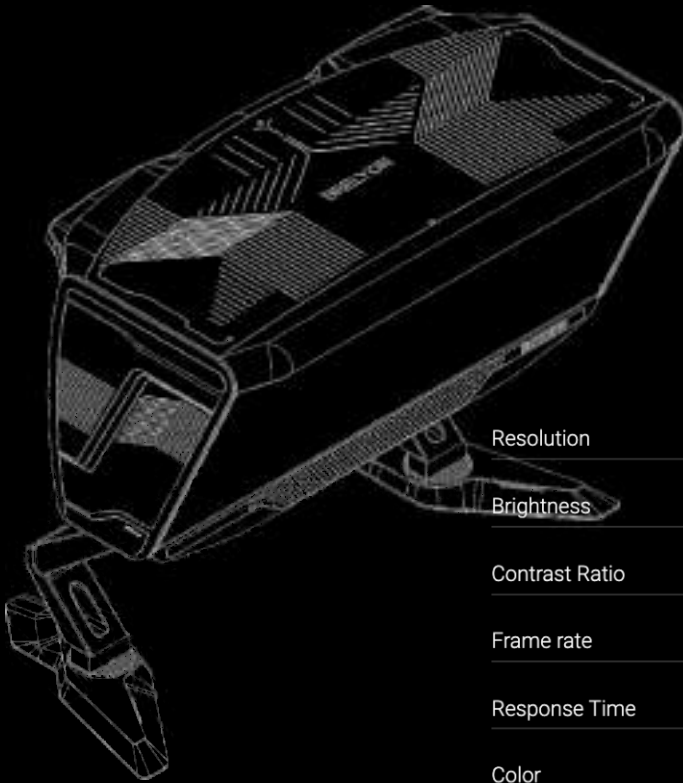

Plug-and-Play

Brelyon Ultra Reality™ accepts HDMI and DisplayPort inputs, doesn't require any special software or content, and is compatible with existing software and operating systems.

Radical Performance

Brelyon Ultra Reality™ offers 122" of amplified 700+ nits brightness and 4K base resolution.

SPECIFICATIONS

Resolution	3840x1440
Brightness	700+ nits
Contrast Ratio	1:1000 with ambient light suppression
Frame rate	60Hz
Response Time	1ms
Color	DCI-P3 98% (CIE1976)
Color Depth (Number of Colors)	1.07B
Interface	HDMI 2.1/DisplayPort 1.4 fully backward compatible; no re-rendering needed
Image Size	122"
Field of View	110°
Depth Profile	1L [1.4-2.4m]
Depth Bit	N/A
Ray remapping technology	N/A
Amplification Coefficient \boxtimes	0.8
Aperture Size	30°
Weight	31lb (14kg)
Power Consumption	65 Watts
Monitor Mount	Included