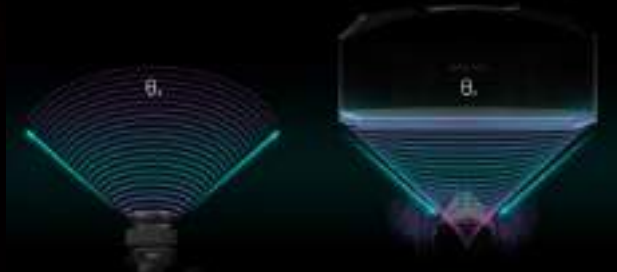

New possibilities in realism

Depth accuracy: The screen depth follows the curvature of scenery for environmental shots. This creates a perceptual cue that helps the operator feel as if he/she is there.

Angle accuracy: With a panoramic 110° field of view, the Brelyon display can be matched to your wide lens camera to provide realism via angle accuracy and perspective correctness. A true window-like experience.