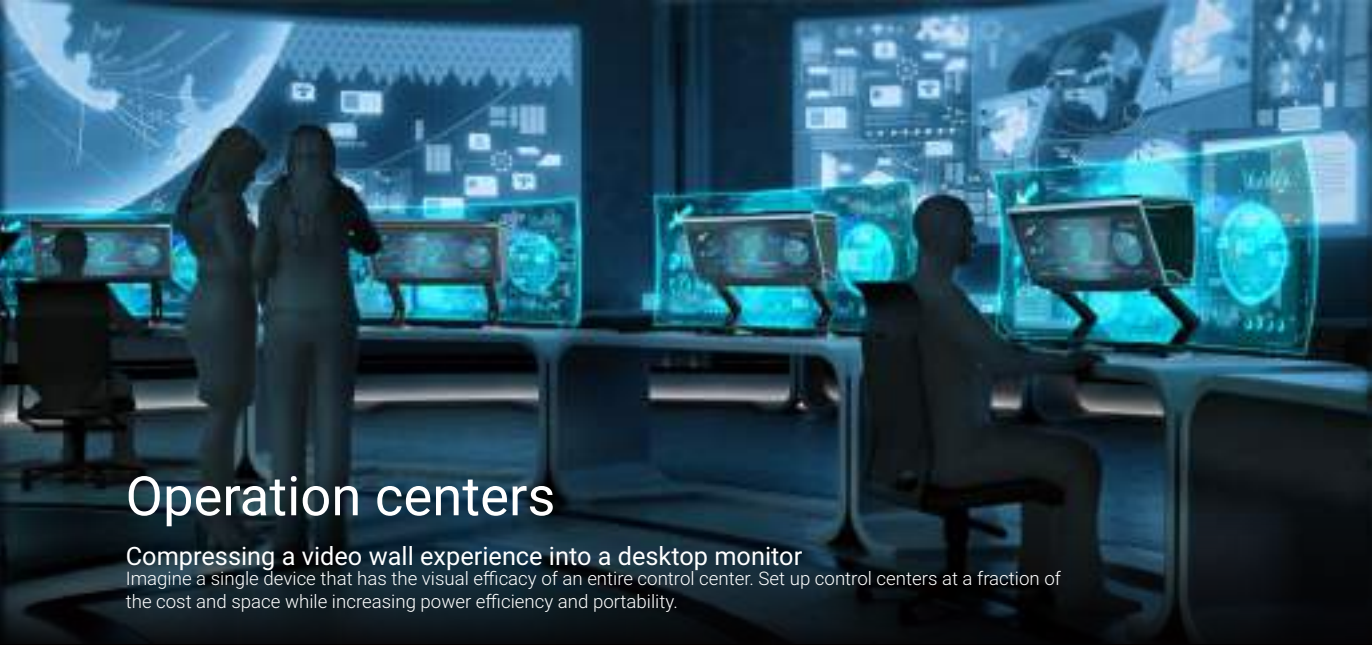

Dependable Performance: Operate continuously without fail for a reliable experience.

Seamless Integration: Integrate with ease into your kinematic rigs and teleop software.

Enhanced Awareness: Customized a comprehensive view of your surroundings and visualize multi-sensory data with expansive panorama.

New possibilities in realism

Depth accuracy: The screen depth follows the curvature of scenery for environmental shots. This creates a perceptual cue that helps the operator feel as if he/she is there.

Operation centers

Compressing a video wall experience into a desktop monitor

Imagine a single device that has the visual efficacy of an entire control center. Set up control centers at a fraction of the cost and space while increasing power efficiency and portability.